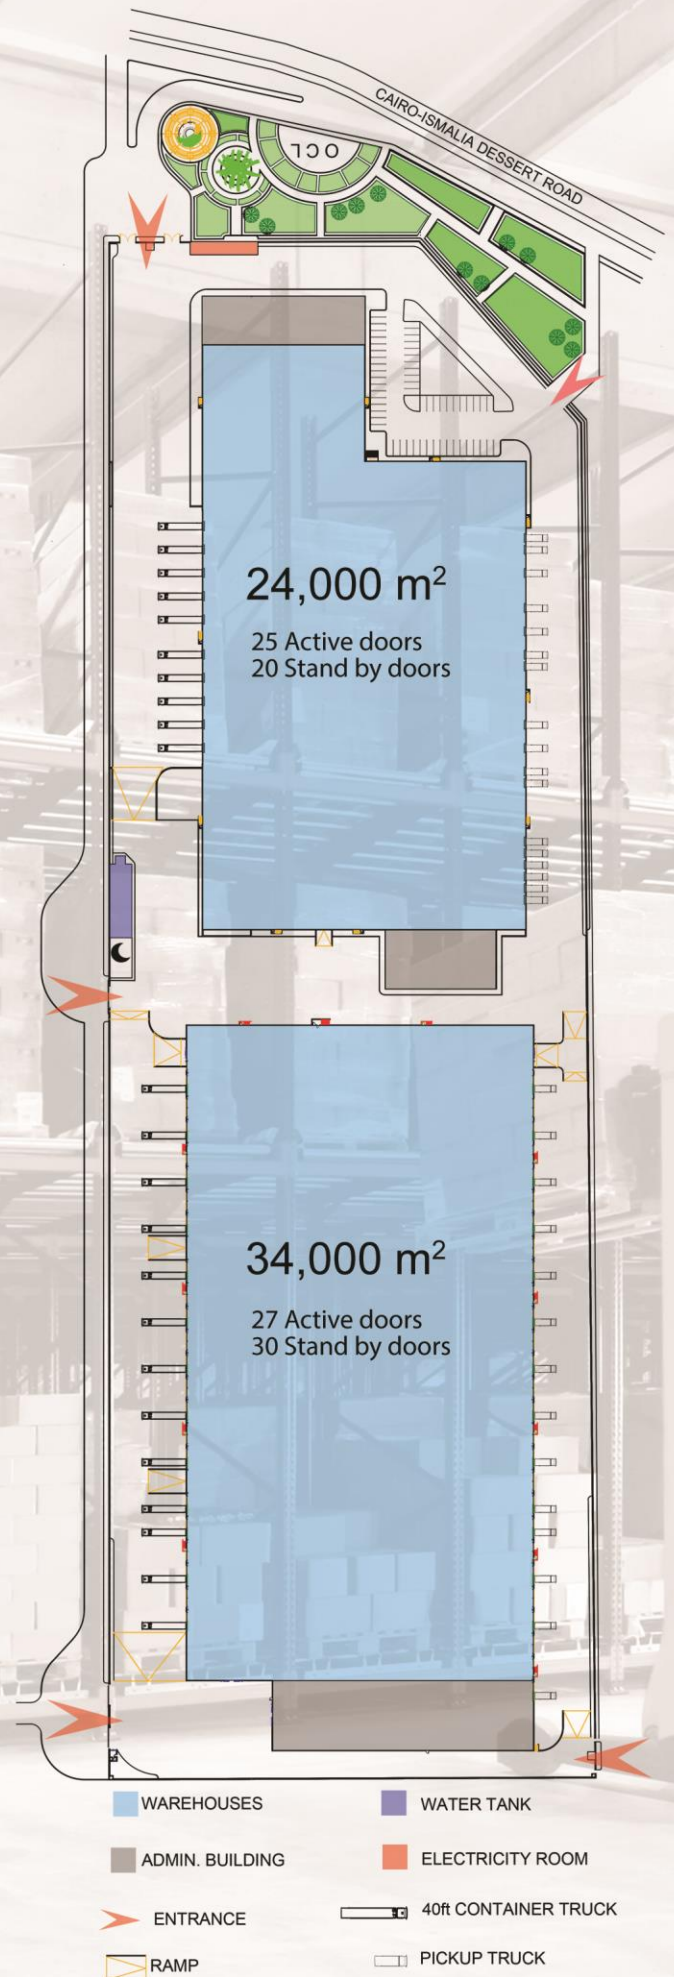

OCL

Distribution Center

Total Area 100,000 m²

Site Specifications

- Concrete Flooring (Max Load 4 Ton/m)
- Insulated Steel/Concrete Structure
- Controlled Room temperature
- Maximum Height of 15m
- Internal Natural Daylight / External LED Lights

Our Standard Services

- Selective Racking System
- Order Processing
- Pick and Pack
- Warehouse Management System (WMS)
- Reporting on Movement of Goods

Security and Sanitation

- Certified Fire Fighting System
- Smoke Detectors & Automated Sprinklers
- CCTV Cameras Coverage
- Electric Forklifts
- Bar Coding System
- Independant Power Supply

One Chain Logistics

*We Lift
your burdens*